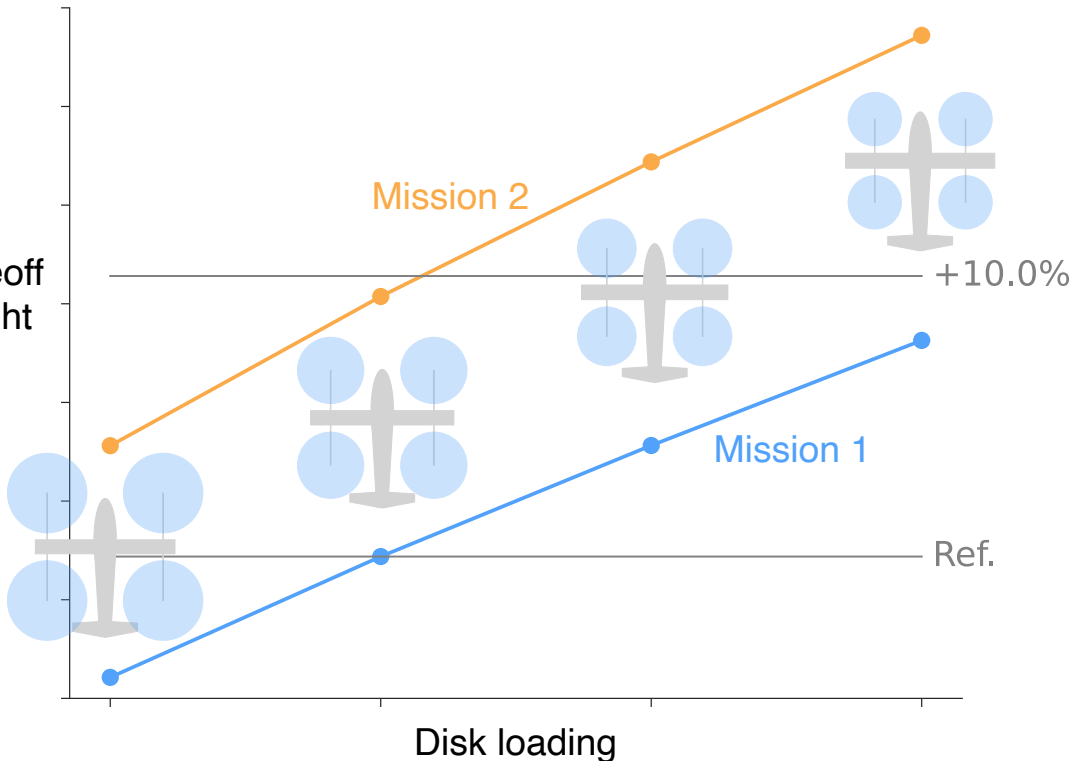

Takeoff weight

Mission 2

Mission 1

+10.0%

Ref.

Disk loading